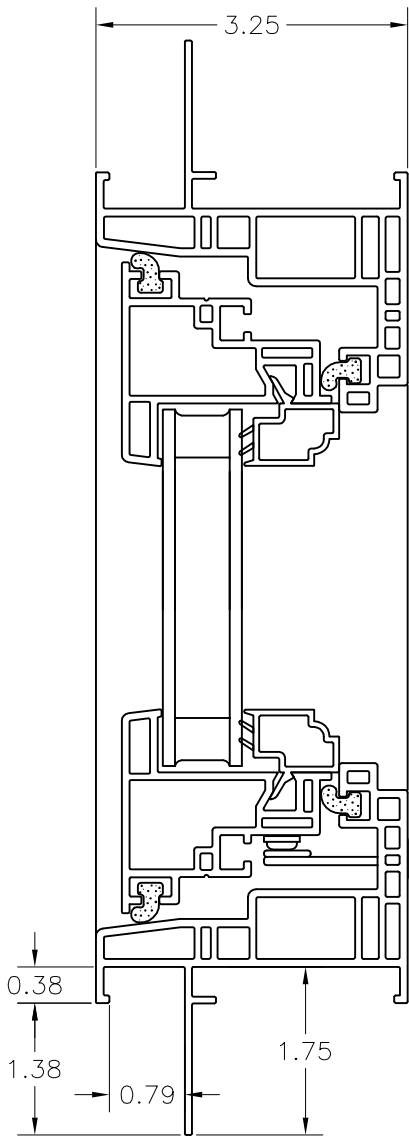

SECTION "B-B"
NOT TO SCALE

SECTION "A-A"
NOT TO SCALE

NUCON[®]
AWNING
NEW CONSTRUCTION WINDOW
WELDED ASSEMBLY
WITHOUT "J" CHANNEL

NOT TO SCALE

WINDOW CORP.

Route 100, Pascoag, Rhode Island 02859

TEL: (401) 568-3061

FAX: (401) 568-2273

www.lockheedwindow.com

Form #565A
Rev 1/09