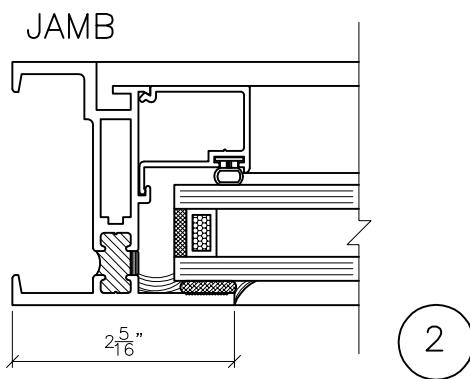

SERIES 6125 FIXED BESIDE FIXED
(PRODUCT CODE 6032)

NOT TO SCALE

WINDOW CORP.

Route 100, Pascoag, Rhode Island 02859

TEL: (401) 568-3061

FAX: (401) 568-2273

www.lockheedwindow.com

Form #815
Rev 1/09