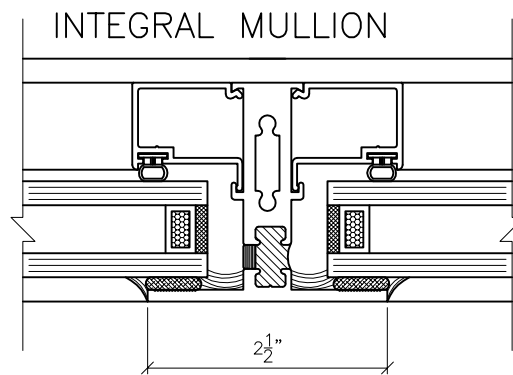

SERIES 6125 FIXED BESIDE FIXED
(PRODUCT CODE 6032)

NOT TO SCALE

WINDOW CORP.

Route 100, Pascoag, Rhode Island 02859

TEL: (401) 568-3061

FAX: (401) 568-2273

www.lockheedwindow.com

Form #815
Rev 1/09