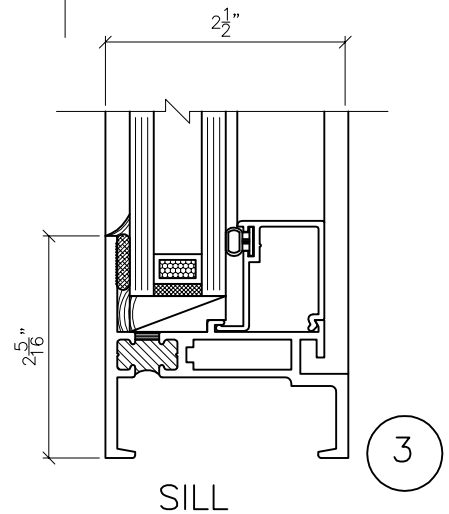

SERIES 6125 FIXED BESIDE FIXED
(PRODUCT CODE 6032)

NOT TO SCALE

WINDOW CORP.

Route 100, Pascoag, Rhode Island 02859

TEL: (401) 568-3061

FAX: (401) 568-2273

www.lockheedwindow.com

Form #815
Rev 1/09