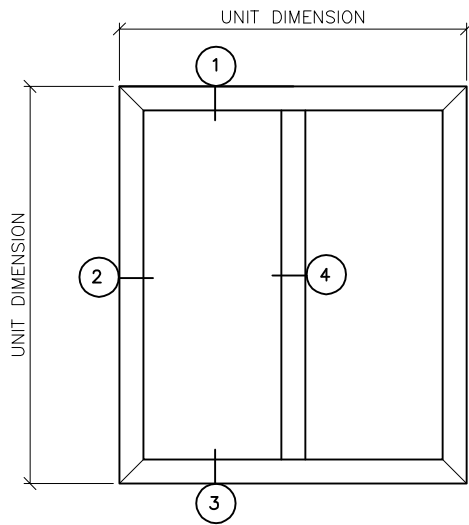

SERIES 6125 FIXED BESIDE FIXED
(PRODUCT CODE 6032)

NOT TO SCALE

WINDOW CORP.

Route 100, Pascoag, Rhode Island 02859

TEL: (401) 568-3061

FAX: (401) 568-2273

www.lockheedwindow.com

Form #815
Rev 1/09