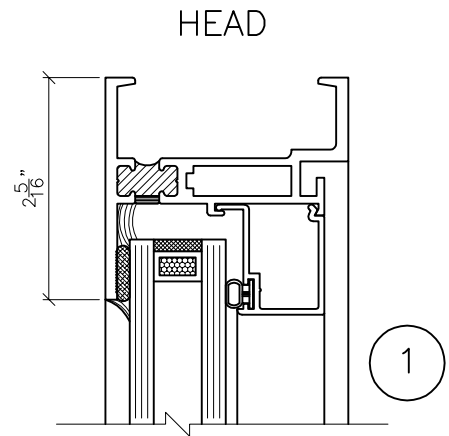

SERIES 6125 FIXED BESIDE FIXED
(PRODUCT CODE 6032)

NOT TO SCALE

WINDOW CORP.

Route 100, Pascoag, Rhode Island 02859

TEL: (401) 568-3061

FAX: (401) 568-2273

www.lockheedwindow.com

Form #815
Rev 1/09