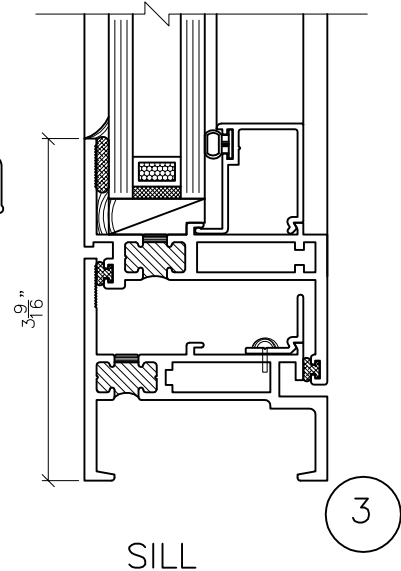

SERIES 6125 FIXED OVER FIXED OVER PROJECT-IN  
(PRODUCT CODE 6047)

INTEGRAL MULLION

HEAD

JAMB

INTEGRAL MULLION

JAMB

SILL

NOT TO SCALE