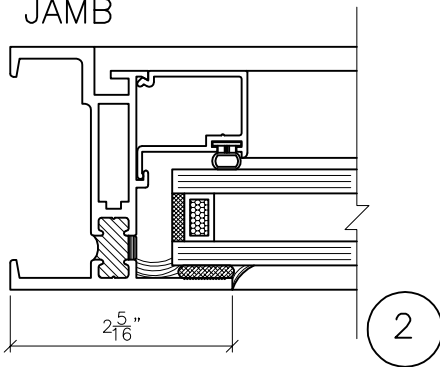

SERIES 6125 FIXED OVER FIXED OVER PROJECT-IN  
(PRODUCT CODE 6047)

INTEGRAL MULLION

HEAD

JAMB

INTEGRAL MULLION

JAMB

SILL

NOT TO SCALE