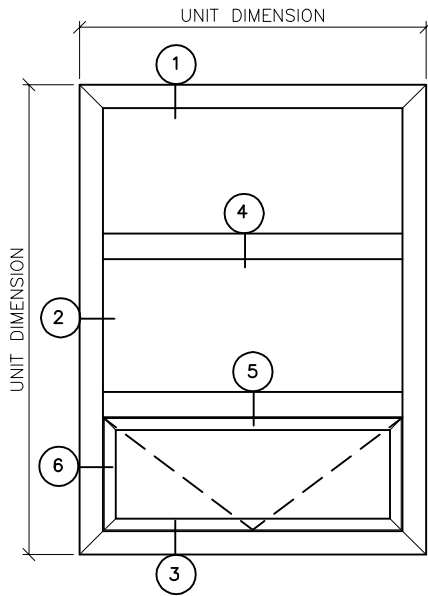

SERIES 6125 FIXED OVER FIXED OVER PROJECT-IN  
(PRODUCT CODE 6047)

INTEGRAL MULLION

HEAD

JAMB

INTEGRAL MULLION

JAMB

SILL

NOT TO SCALE