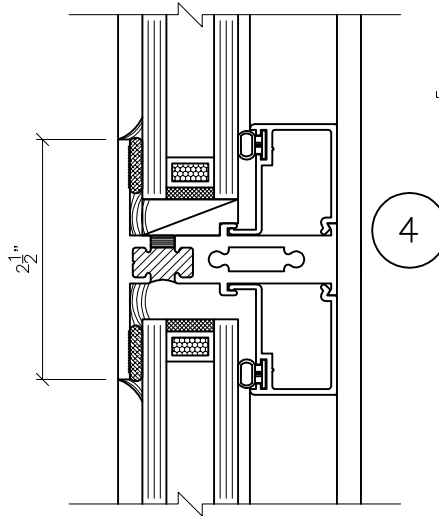

SERIES 6125 FIXED OVER FIXED OVER PROJECT-IN  
(PRODUCT CODE 6047)

INTEGRAL MULLION

HEAD

JAMB

INTEGRAL MULLION

JAMB

SILL

NOT TO SCALE