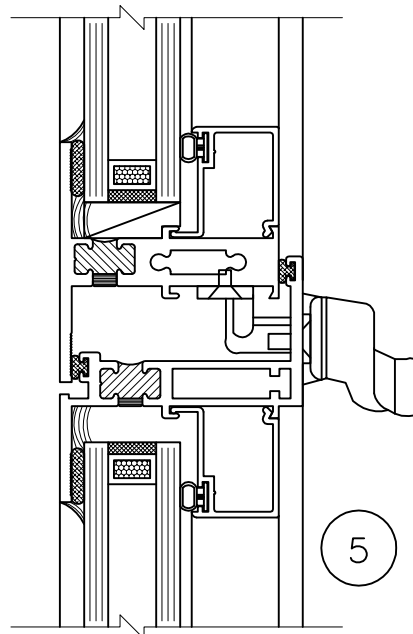

SERIES 6125 FIXED OVER FIXED OVER PROJECT-IN  
(PRODUCT CODE 6047)

INTEGRAL MULLION

HEAD

JAMB

INTEGRAL MULLION

JAMB

SILL

NOT TO SCALE