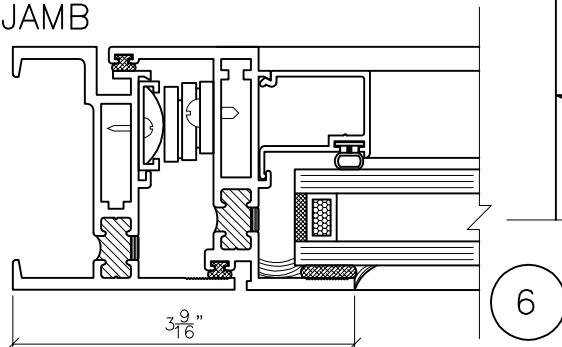

SERIES 6125 FIXED OVER FIXED OVER PROJECT-IN  
(PRODUCT CODE 6047)

INTEGRAL MULLION

HEAD

JAMB

INTEGRAL MULLION

JAMB

SILL

NOT TO SCALE