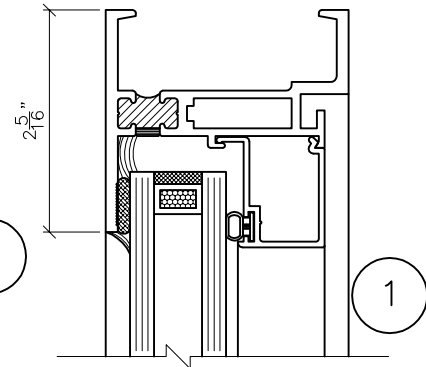

SERIES 6125 FIXED OVER FIXED OVER PROJECT-IN  
(PRODUCT CODE 6047)

INTEGRAL MULLION

HEAD

JAMB

INTEGRAL MULLION

JAMB

SILL

NOT TO SCALE