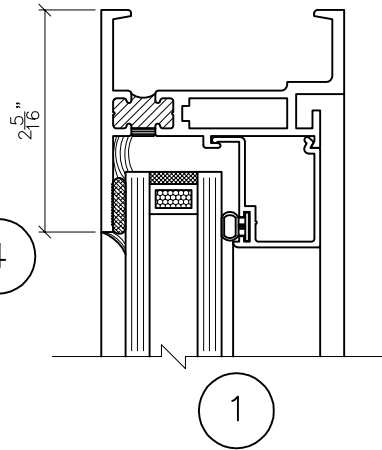

SERIES 6125 FIXED OVER FIXED OVER PROJECT-OUT
(PRODUCT CODE 6046)

INTEGRAL MULLION

HEAD

JAMB

STACK MULLION

JAMB

NOT TO SCALE

WINDOW CORP.