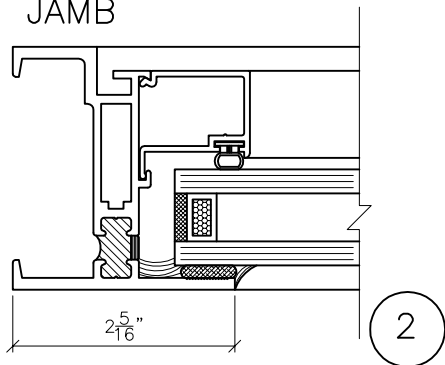

SERIES 6125 FIXED OVER FIXED OVER PROJECT-OUT
(PRODUCT CODE 6046)

INTEGRAL MULLION

HEAD

JAMB

STACK MULLION

JAMB

NOT TO SCALE

WINDOW CORP.