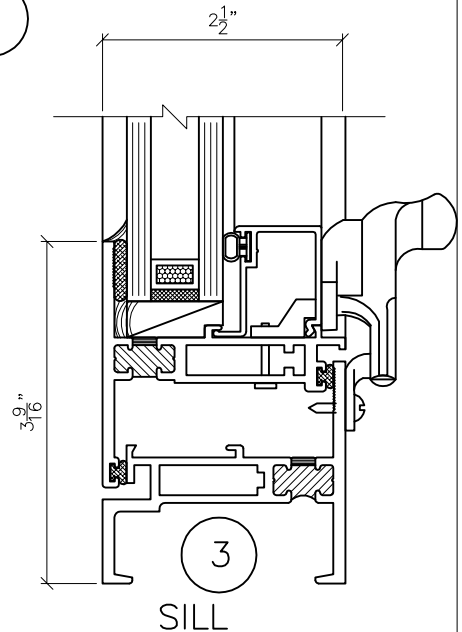

SERIES 6125 FIXED OVER FIXED OVER PROJECT-OUT
(PRODUCT CODE 6046)

INTEGRAL MULLION

HEAD

JAMB

STACK MULLION

JAMB

NOT TO SCALE

WINDOW CORP.