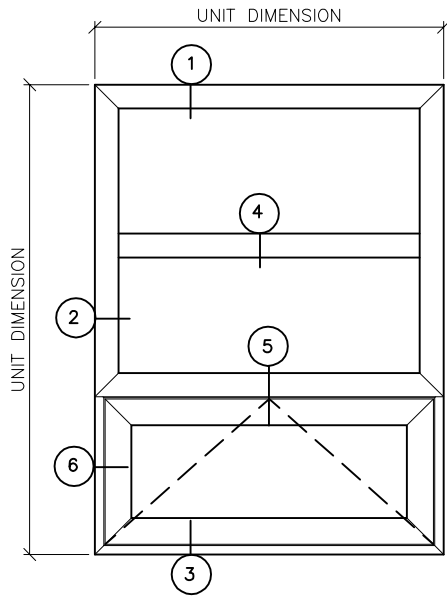

SERIES 6125 FIXED OVER FIXED OVER PROJECT-OUT
(PRODUCT CODE 6046)

INTEGRAL MULLION

HEAD

JAMB

STACK MULLION

JAMB

NOT TO SCALE

WINDOW CORP.