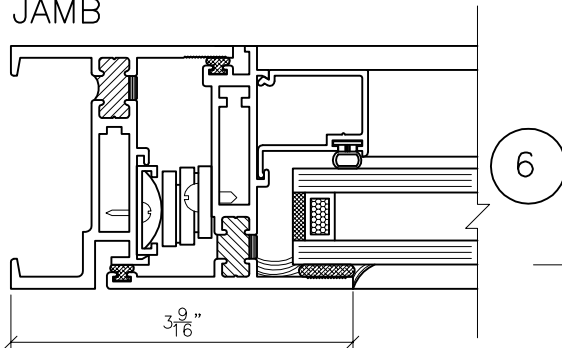

SERIES 6125 FIXED OVER FIXED OVER PROJECT-OUT
(PRODUCT CODE 6046)

INTEGRAL MULLION

HEAD

JAMB

STACK MULLION

JAMB

NOT TO SCALE

WINDOW CORP.