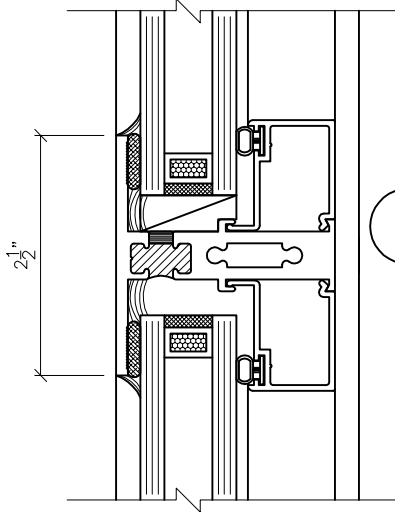

SERIES 6125 FIXED OVER FIXED OVER PROJECT-OUT
(PRODUCT CODE 6046)

INTEGRAL MULLION

HEAD

JAMB

STACK MULLION

JAMB

NOT TO SCALE

WINDOW CORP.