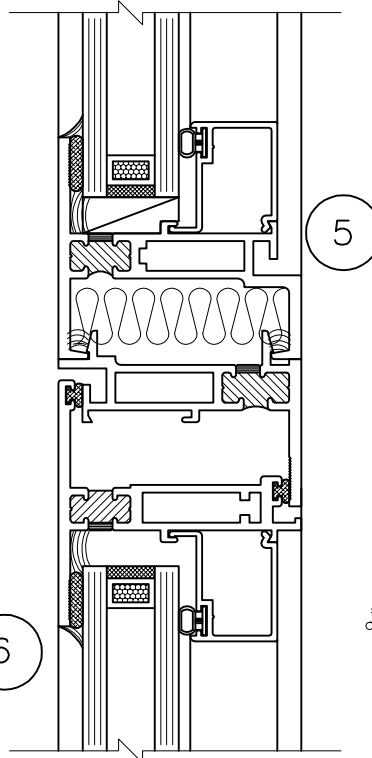

SERIES 6125 FIXED OVER FIXED OVER PROJECT-OUT
(PRODUCT CODE 6046)

INTEGRAL MULLION

HEAD

JAMB

STACK MULLION

JAMB

NOT TO SCALE

WINDOW CORP.