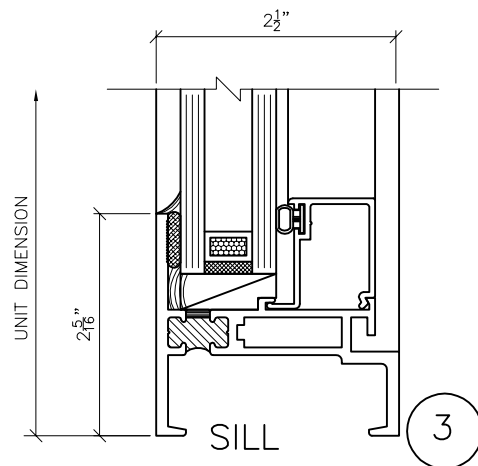

SERIES 6125 FIXED OVER FIXED
(PRODUCT CODE 6034)

NOT TO SCALE

LOCKHEED
WINDOW CORP.

Route 100, Pascoag, Rhode Island 02859
TEL: (401) 568-3061
FAX: (401) 568-2273
www.lockheedwindow.com

Form #812
Rev 1/09