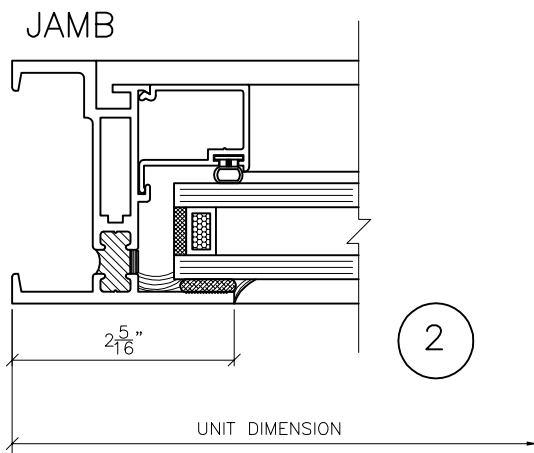

SERIES 6125 FIXED OVER FIXED
(PRODUCT CODE 6034)

NOT TO SCALE

LOCKHEED
WINDOW CORP.

Route 100, Pascoag, Rhode Island 02859
TEL: (401) 568-3061
FAX: (401) 568-2273
www.lockheedwindow.com

Form #812
Rev 1/09