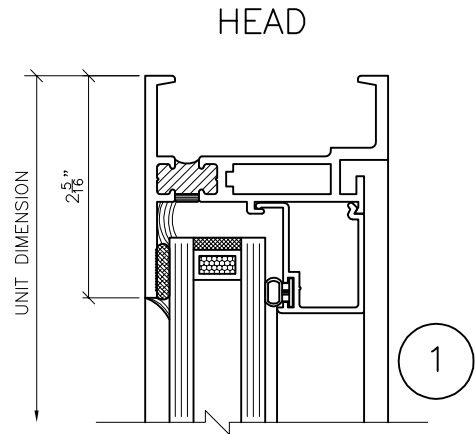

SERIES 6125 FIXED OVER FIXED
(PRODUCT CODE 6034)

NOT TO SCALE

LOCKHEED
WINDOW CORP.

Route 100, Pascoag, Rhode Island 02859
TEL: (401) 568-3061
FAX: (401) 568-2273
www.lockheedwindow.com

Form #812
Rev 1/09