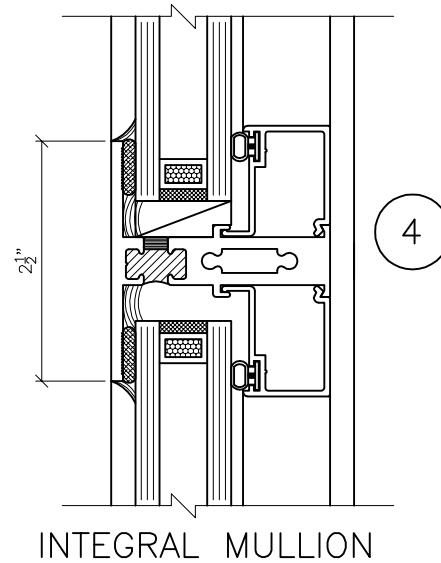

SERIES 6125 FIXED OVER FIXED
(PRODUCT CODE 6034)

NOT TO SCALE

LOCKHEED
WINDOW CORP.

Route 100, Pascoag, Rhode Island 02859
TEL: (401) 568-3061
FAX: (401) 568-2273
www.lockheedwindow.com

Form #812
Rev 1/09