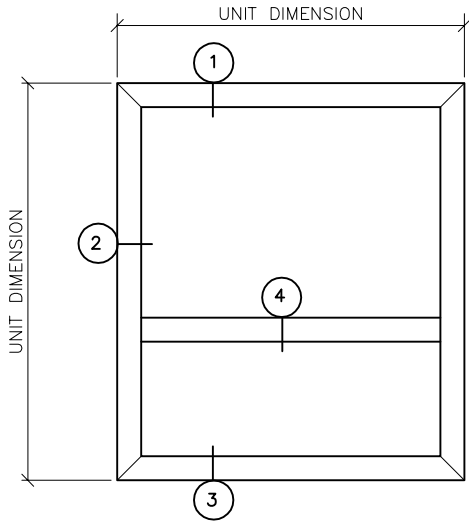

SERIES 6125 FIXED OVER FIXED
(PRODUCT CODE 6034)

NOT TO SCALE

LOCKHEED
WINDOW CORP.

Route 100, Pascoag, Rhode Island 02859
TEL: (401) 568-3061
FAX: (401) 568-2273
www.lockheedwindow.com

Form #812
Rev 1/09