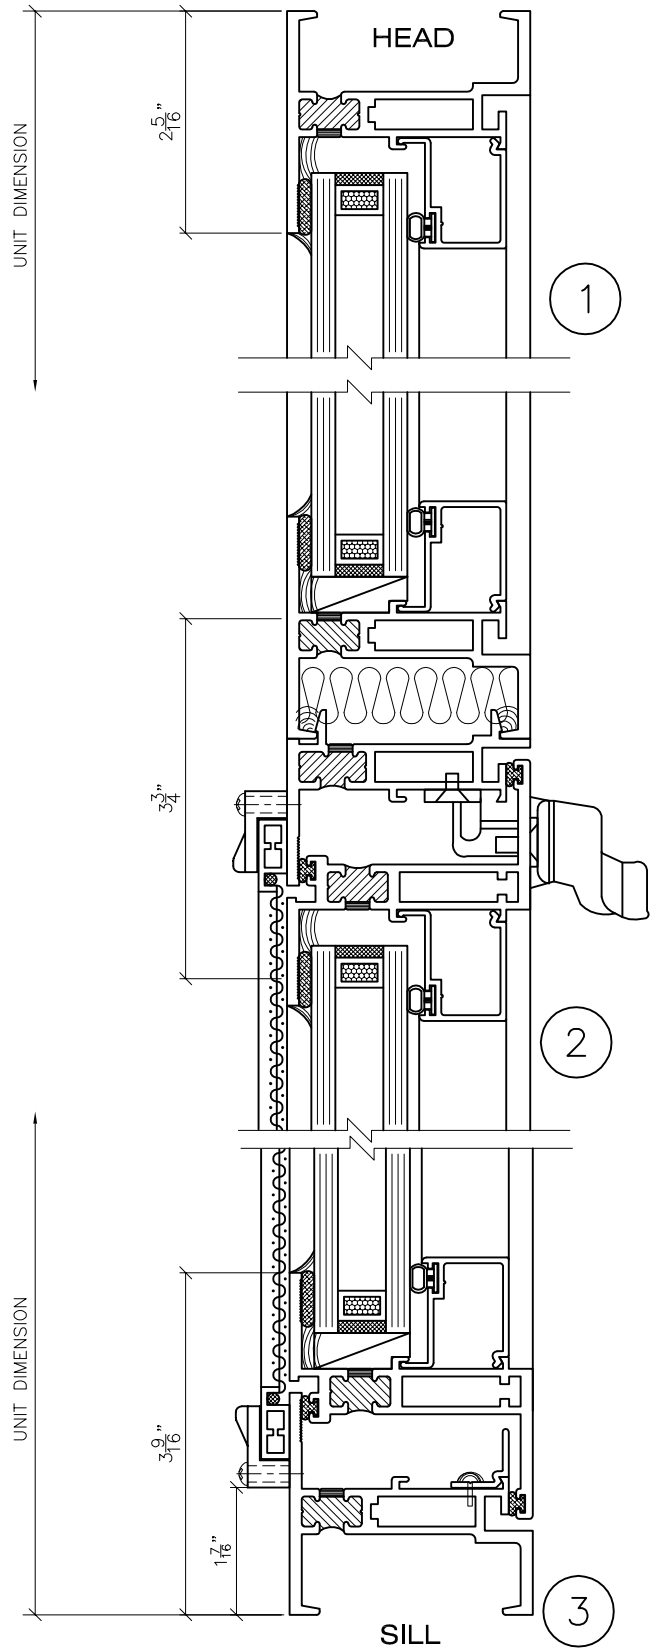

SERIES 6125 FIXED OVER PROJECT-IN
(PRODUCT CODE 6089)

NOT TO SCALE

Route 100, Pascoag, Rhode Island 02859
TEL: (401) 568-3061
FAX: (401) 568-2273
www.lockheedwindow.com

Form #809
Rev 1/09