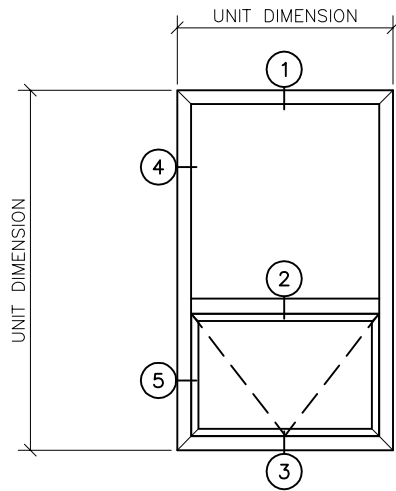

SERIES 6125 FIXED OVER PROJECT-IN
(PRODUCT CODE 6089)

NOT TO SCALE

Route 100, Pascoag, Rhode Island 02859
TEL: (401) 568-3061
FAX: (401) 568-2273
www.lockheedwindow.com

Form #809
Rev 1/09