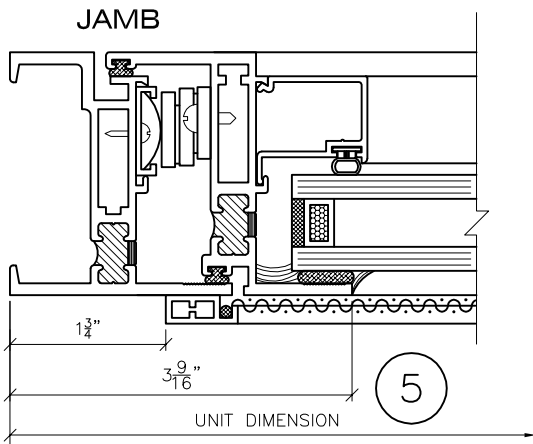

SERIES 6125 FIXED OVER PROJECT-IN
(PRODUCT CODE 6089)

NOT TO SCALE

Route 100, Pascoag, Rhode Island 02859
TEL: (401) 568-3061
FAX: (401) 568-2273
www.lockheedwindow.com

Form #809
Rev 1/09