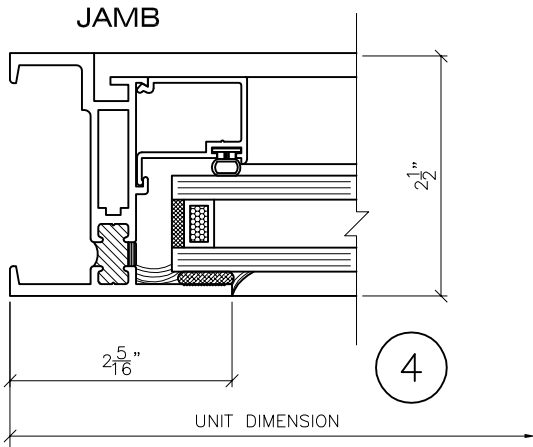

SERIES 6125 FIXED OVER PROJECT-IN
(PRODUCT CODE 6089)

NOT TO SCALE

Route 100, Pascoag, Rhode Island 02859
TEL: (401) 568-3061
FAX: (401) 568-2273
www.lockheedwindow.com

Form #809
Rev 1/09