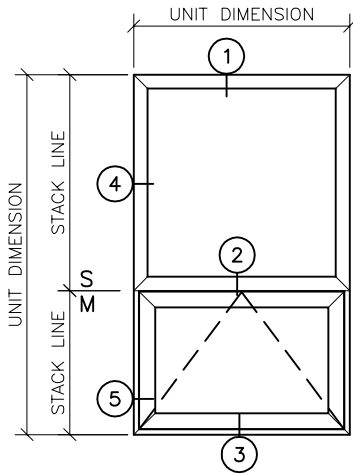

SERIES 6125 FIXED OVER PROJECT-OUT  
(PRODUCT CODE 6037)

NOT TO SCALE

Route 100, Pascoag, Rhode Island 02859  
TEL: (401) 568-3061  
FAX: (401) 568-2273  
[www.lockheedwindow.com](http://www.lockheedwindow.com)