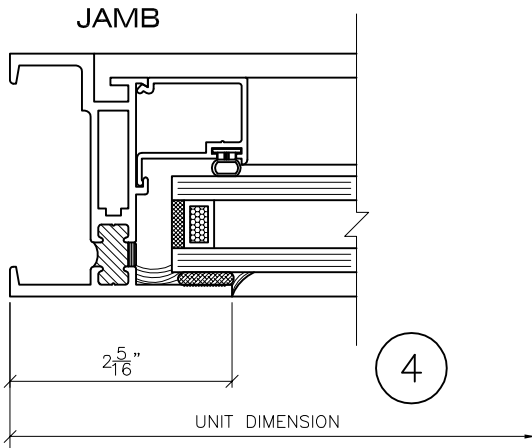

SERIES 6125 FIXED OVER PROJECT-OUT  
(PRODUCT CODE 6037)

NOT TO SCALE

Route 100, Pascoag, Rhode Island 02859  
TEL: (401) 568-3061  
FAX: (401) 568-2273  
[www.lockheedwindow.com](http://www.lockheedwindow.com)