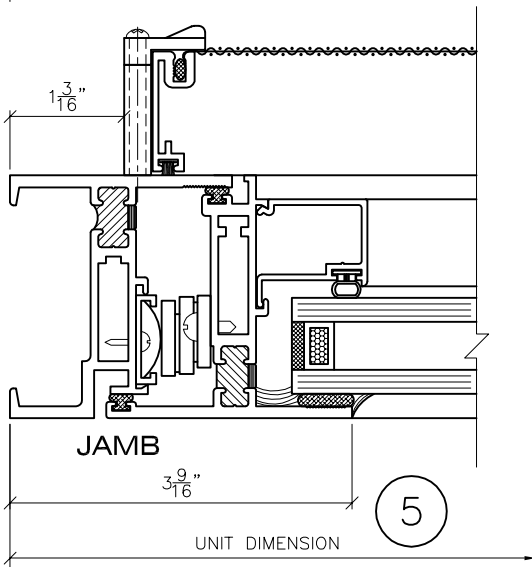

SERIES 6125 FIXED OVER PROJECT-OUT  
(PRODUCT CODE 6037)

NOT TO SCALE

Route 100, Pascoag, Rhode Island 02859  
TEL: (401) 568-3061  
FAX: (401) 568-2273  
[www.lockheedwindow.com](http://www.lockheedwindow.com)