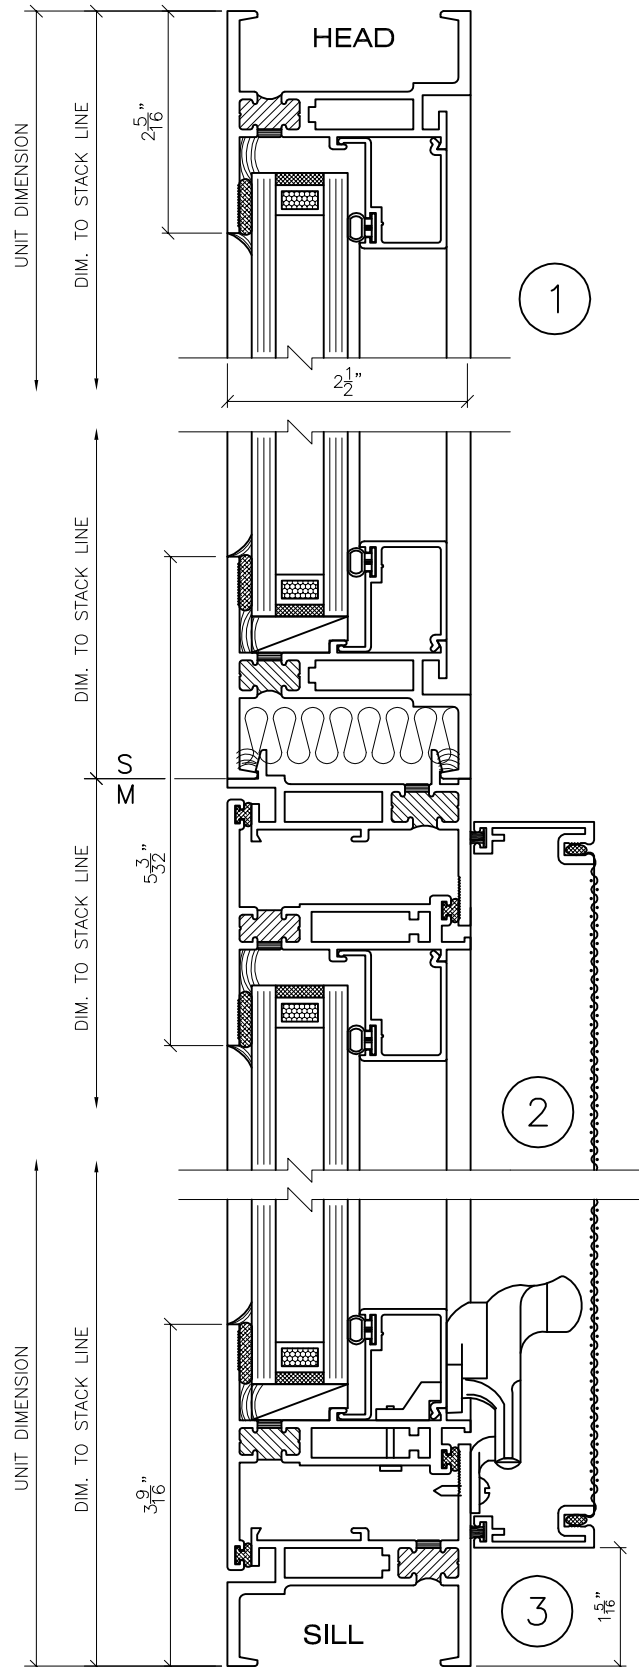

SERIES 6125 FIXED OVER PROJECT-OUT  
(PRODUCT CODE 6037)

NOT TO SCALE

Route 100, Pascoag, Rhode Island 02859  
TEL: (401) 568-3061  
FAX: (401) 568-2273  
[www.lockheedwindow.com](http://www.lockheedwindow.com)