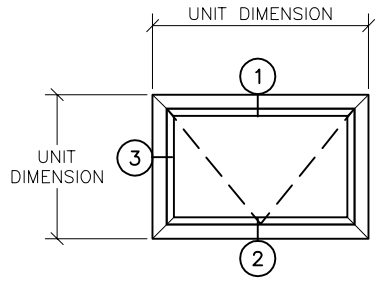

SERIES 6125 PROJECT-IN
(PRODUCT CODE 6059)

HEAD

JAMB

NOT TO SCALE

Route 100, Pascoag, Rhode Island 02859
TEL: (401) 568-3061
FAX: (401) 568-2273
www.lockheedwindow.com

Form #807
Rev 1/09