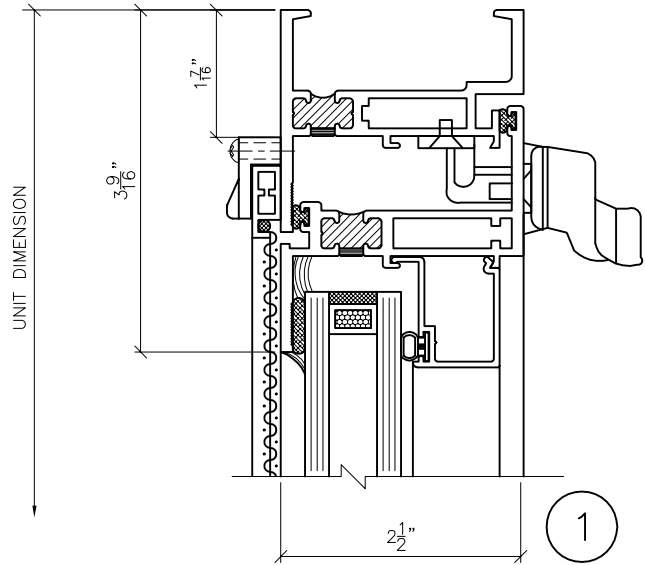

SERIES 6125 PROJECT-IN
(PRODUCT CODE 6059)

HEAD

JAMB

NOT TO SCALE

Route 100, Pascoag, Rhode Island 02859
TEL: (401) 568-3061
FAX: (401) 568-2273
www.lockheedwindow.com

Form #807
Rev 1/09