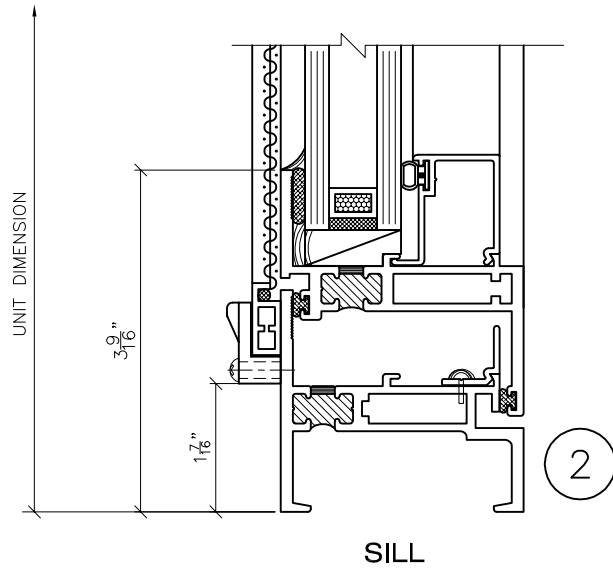

SERIES 6125 PROJECT-IN
(PRODUCT CODE 6059)

HEAD

JAMB

NOT TO SCALE

Route 100, Pascoag, Rhode Island 02859
TEL: (401) 568-3061
FAX: (401) 568-2273
www.lockheedwindow.com

Form #807
Rev 1/09