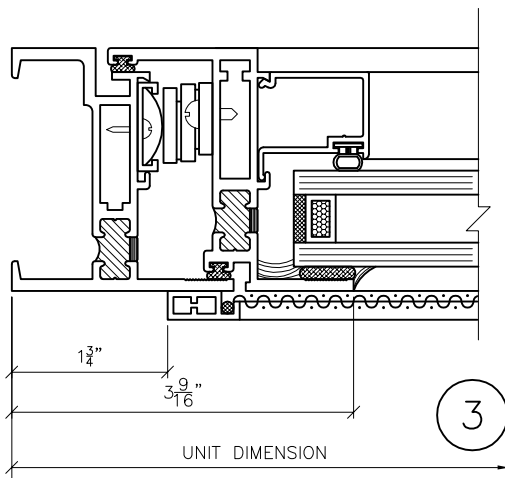

SERIES 6125 PROJECT-IN
(PRODUCT CODE 6059)

HEAD

JAMB

NOT TO SCALE

Route 100, Pascoag, Rhode Island 02859
TEL: (401) 568-3061
FAX: (401) 568-2273
www.lockheedwindow.com

Form #807
Rev 1/09