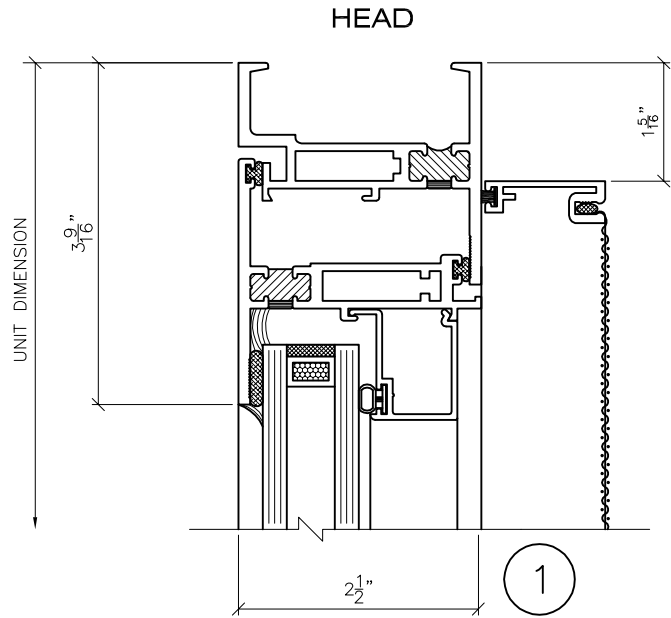

SERIES 6125 PROJECT-OUT
(PRODUCT CODE 6049)

NOT TO SCALE

Route 100, Pascoag, Rhode Island 02859
TEL: (401) 568-3061
FAX: (401) 568-2273
www.lockheedwindow.com

Form #806
Rev 1/09