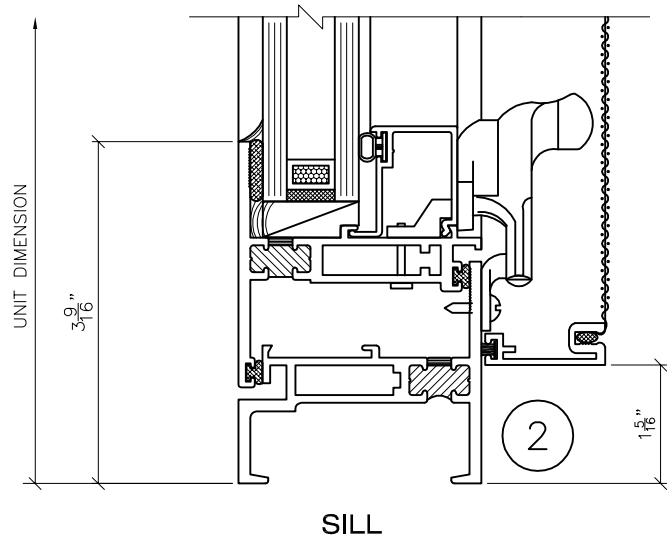

SERIES 6125 PROJECT-OUT
(PRODUCT CODE 6049)

NOT TO SCALE

Route 100, Pascoag, Rhode Island 02859
TEL: (401) 568-3061
FAX: (401) 568-2273
www.lockheedwindow.com

Form #806
Rev 1/09