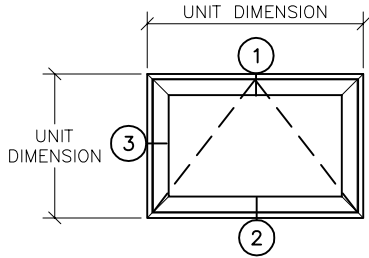

SERIES 6125 PROJECT-OUT
(PRODUCT CODE 6049)

NOT TO SCALE

Route 100, Pascoag, Rhode Island 02859
TEL: (401) 568-3061
FAX: (401) 568-2273
www.lockheedwindow.com

Form #806
Rev 1/09