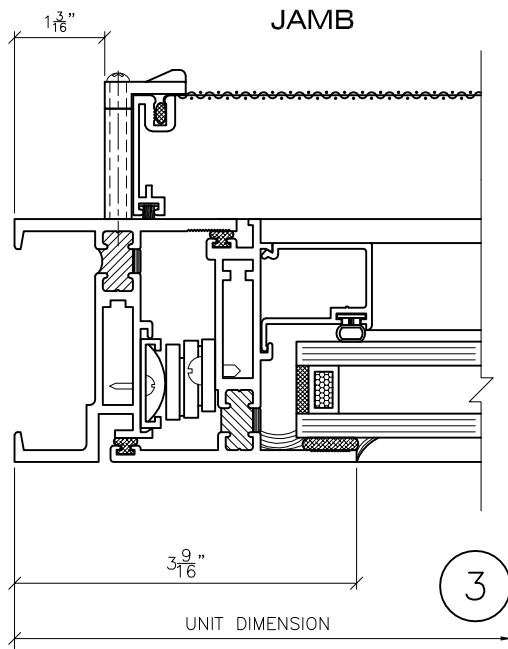

SERIES 6125 PROJECT-OUT
(PRODUCT CODE 6049)

NOT TO SCALE

Route 100, Pascoag, Rhode Island 02859
TEL: (401) 568-3061
FAX: (401) 568-2273
www.lockheedwindow.com

Form #806
Rev 1/09