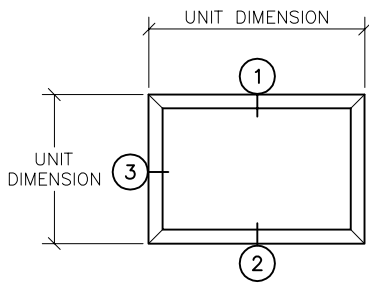

SERIES 6125 FIXED PICTURE  
(PRODUCT CODE 6039)

NOT TO SCALE

**LOCKHEED**  
WINDOW CORP.

Route 100, Pascoag, Rhode Island 02859  
TEL: (401) 568-3061  
FAX: (401) 568-2273  
[www.lockheedwindow.com](http://www.lockheedwindow.com)