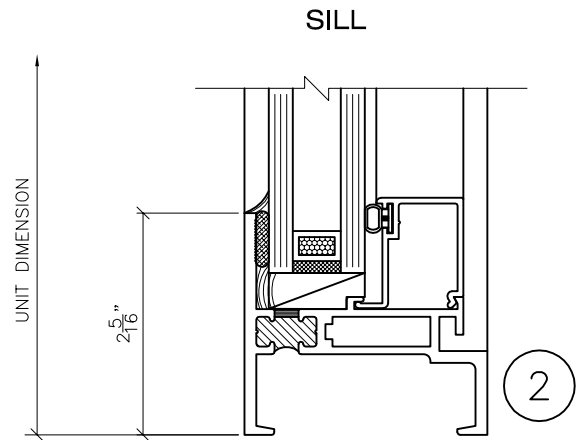

SERIES 6125 FIXED PICTURE  
(PRODUCT CODE 6039)

NOT TO SCALE

**LOCKHEED**  
WINDOW CORP.

Route 100, Pascoag, Rhode Island 02859  
TEL: (401) 568-3061  
FAX: (401) 568-2273  
[www.lockheedwindow.com](http://www.lockheedwindow.com)