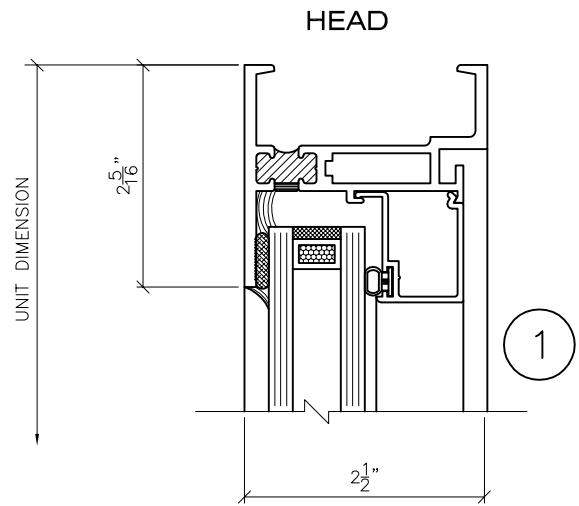

SERIES 6125 FIXED PICTURE  
(PRODUCT CODE 6039)

NOT TO SCALE

**LOCKHEED**  
WINDOW CORP.

Route 100, Pascoag, Rhode Island 02859  
TEL: (401) 568-3061  
FAX: (401) 568-2273  
[www.lockheedwindow.com](http://www.lockheedwindow.com)