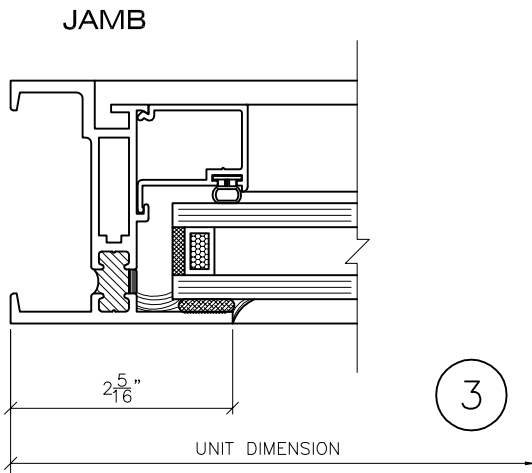

SERIES 6125 FIXED PICTURE  
(PRODUCT CODE 6039)

NOT TO SCALE

**LOCKHEED**  
WINDOW CORP.

Route 100, Pascoag, Rhode Island 02859  
TEL: (401) 568-3061  
FAX: (401) 568-2273  
[www.lockheedwindow.com](http://www.lockheedwindow.com)