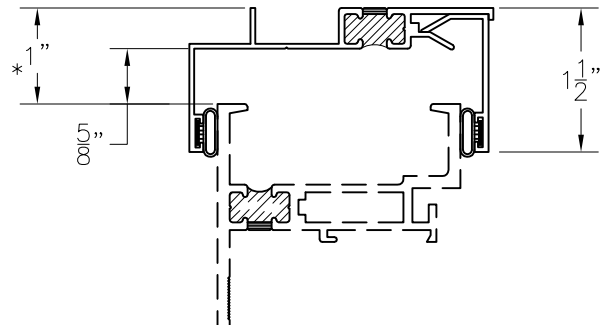

6125 ACCESSORIES

1 1/2" X 1"
INTERIOR SNAP TRIM AND CLIP
(PRODUCT CODE 6243)

1 7/8"
PVC CAULK STOP
(PRODUCT CODE 6247)

2 3/8" X 1"
INTERIOR SNAP TRIM AND CLIP
(PRODUCT CODE 6245)

3" X 1"
INTERIOR SNAP TRIM AND CLIP
(PRODUCT CODE 6246)

2 PIECE RECEPTOR
(PRODUCT CODE 6242)

*** MUST ALLOW FOR 1" CLEARANCE
TO WINDOW MAIN FRAME WHEN
UTILIZING 2 PIECE RECEPTOR
SYSTEM**

NOT TO SCALE

WINDOW CORP.

Route 100, Pascoag, Rhode Island 02859

TEL: (401) 568-3061