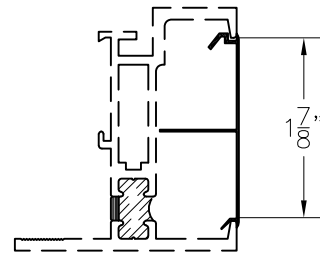

6125 ACCESSORIES

1 1/2" X 1"
INTERIOR SNAP TRIM AND CLIP
(PRODUCT CODE 6243)

1 7/8"
PVC CAULK STOP
(PRODUCT CODE 6247)

2 3/8" X 1"
INTERIOR SNAP TRIM AND CLIP
(PRODUCT CODE 6245)

3" X 1"
INTERIOR SNAP TRIM AND CLIP
(PRODUCT CODE 6246)

2 PIECE RECEPTOR
(PRODUCT CODE 6242)

*** MUST ALLOW FOR 1" CLEARANCE
TO WINDOW MAIN FRAME WHEN
UTILIZING 2 PIECE RECEPTOR
SYSTEM**

NOT TO SCALE

WINDOW CORP.

Route 100, Pascoag, Rhode Island 02859

TEL: (401) 568-3061