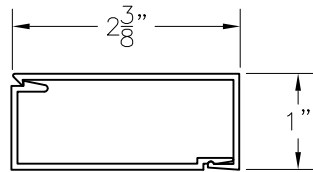

6125 ACCESSORIES

1 1/2" X 1"
INTERIOR SNAP TRIM AND CLIP
(PRODUCT CODE 6243)

1 7/8"
PVC CAULK STOP
(PRODUCT CODE 6247)

2 3/8" X 1"
INTERIOR SNAP TRIM AND CLIP
(PRODUCT CODE 6245)

3" X 1"
INTERIOR SNAP TRIM AND CLIP
(PRODUCT CODE 6246)

2 PIECE RECEPTOR
(PRODUCT CODE 6242)

*** MUST ALLOW FOR 1" CLEARANCE
TO WINDOW MAIN FRAME WHEN
UTILIZING 2 PIECE RECEPTOR
SYSTEM**

NOT TO SCALE

WINDOW CORP.

Route 100, Pascoag, Rhode Island 02859

TEL: (401) 568-3061