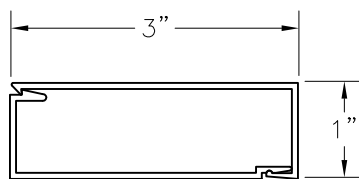

6125 ACCESSORIES

1 1/2" X 1"
INTERIOR SNAP TRIM AND CLIP
(PRODUCT CODE 6243)

1 7/8"
PVC CAULK STOP
(PRODUCT CODE 6247)

2 3/8" X 1"
INTERIOR SNAP TRIM AND CLIP
(PRODUCT CODE 6245)

3" X 1"
INTERIOR SNAP TRIM AND CLIP
(PRODUCT CODE 6246)

2 PIECE RECEPTOR
(PRODUCT CODE 6242)

*** MUST ALLOW FOR 1" CLEARANCE
TO WINDOW MAIN FRAME WHEN
UTILIZING 2 PIECE RECEPTOR
SYSTEM**

NOT TO SCALE

WINDOW CORP.

Route 100, Pascoag, Rhode Island 02859

TEL: (401) 568-3061