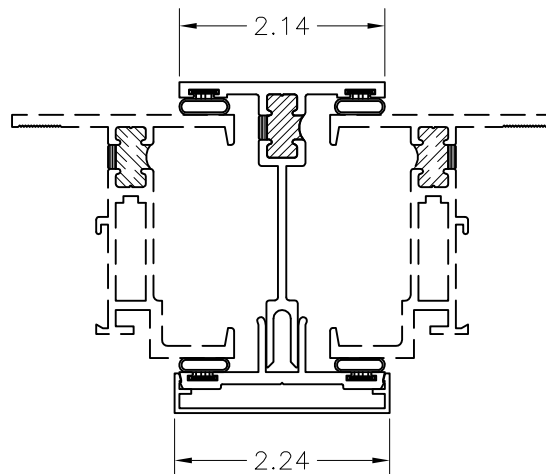

6125 ACCESSORIES

3 PIECE MULLION
(PRODUCT CODE 6241)
(1" SPACE BETWEEN WINDOW MAIN FRAMES REQUIRED)

NOT TO SCALE

WINDOW CORP.

Route 100, Pascoag, Rhode Island 02859

TEL: (401) 568-3061

FAX: (401) 568-2273

www.lockheedwindow.com