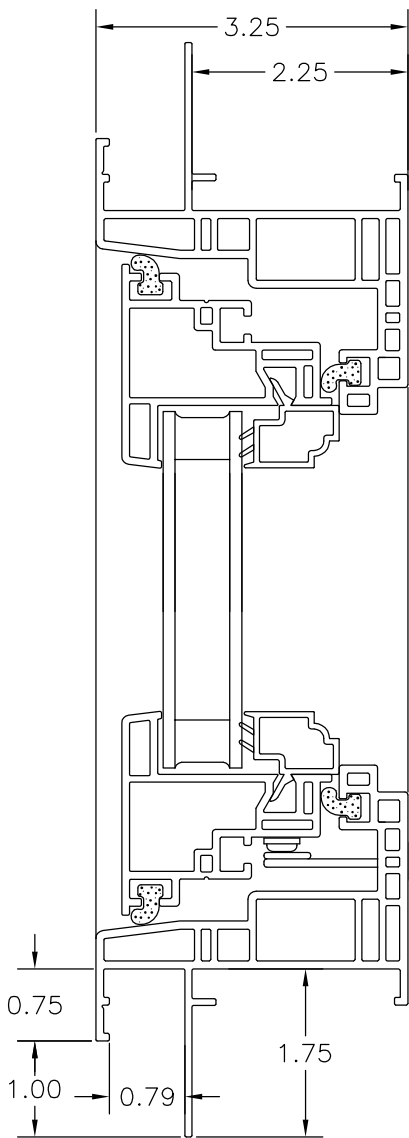

SECTION "B-B"
NOT TO SCALE

SECTION "A-A"
NOT TO SCALE

NUCON[®]
AWNING
NEW CONSTRUCTION WINDOW
WELDED ASSEMBLY
WITH "J" CHANNEL

NOT TO SCALE

WINDOW CORP.

Route 100, Pascoag, Rhode Island 02859

TEL: (401) 568-3061

FAX: (401) 568-2273

www.lockheedwindow.com

Form #565
Rev 8/09