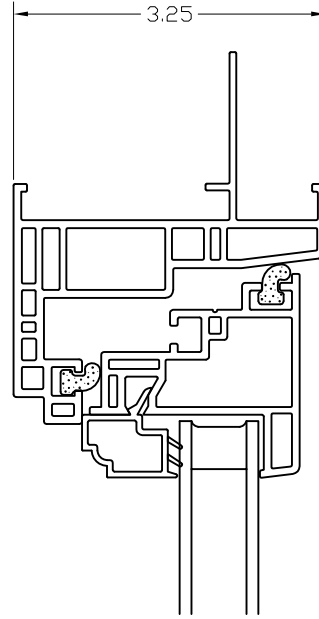

SECTION "C-C"
NOT TO SCALE

SECTION "D-D"
NOT TO SCALE

NUCON[®]
THREE-LITE CASEMENT
NEW CONSTRUCTION WINDOW
WELDED ASSEMBLY
WITHOUT "J" CHANNEL

NOT TO SCALE

WINDOW CORP.

Route 100, Pascoag, Rhode Island 02859