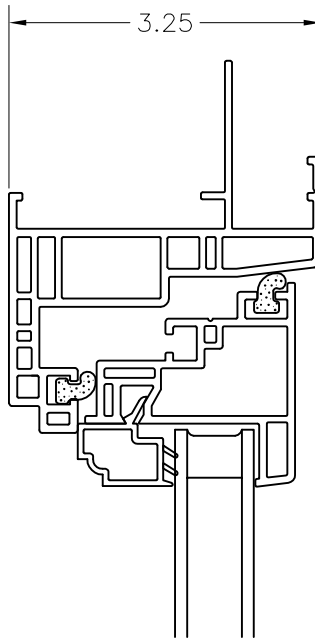

**SECTION "C-C"**  
NOT TO SCALE

**SECTION "D"**  
NOT TO SCALE

**NUCON<sup>®</sup>**  
THREE-LITE CASEMENT  
NEW CONSTRUCTION WINDOW  
WELDED ASSEMBLY  
WITH "J" CHANNEL

NOT TO SCALE

WINDOW CORP.

Route 100, Pascoag, Rhode Island 02859