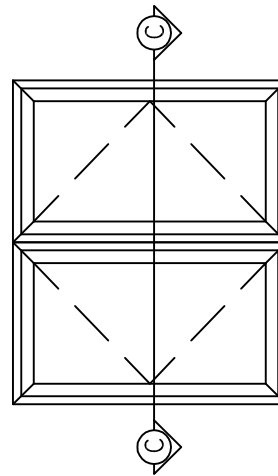

SECTION "C-C"
NOT TO SCALE

NUCON[®]
TWO-LITE CASEMENT
NEW CONSTRUCTION WINDOW
WELDED ASSEMBLY
WITH "J" CHANNEL

NOT TO SCALE

WINDOW CORP.

Route 100, Pascoag, Rhode Island 02859

TEL: (401) 568-3061

FAX: (401) 568-2273