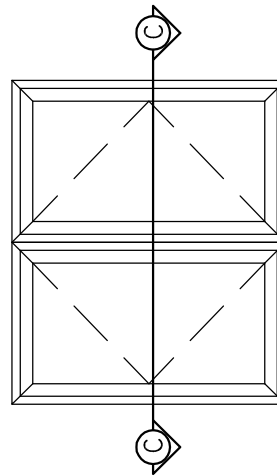

SECTION "C-C"  
NOT TO SCALE

**NUCON<sup>®</sup>**  
TWO-LITE CASEMENT  
NEW CONSTRUCTION WINDOW  
WELDED ASSEMBLY  
WITH "J" CHANNEL

NOT TO SCALE

WINDOW CORP.

Route 100, Pascoag, Rhode Island 02859

TEL: (401) 568-3061