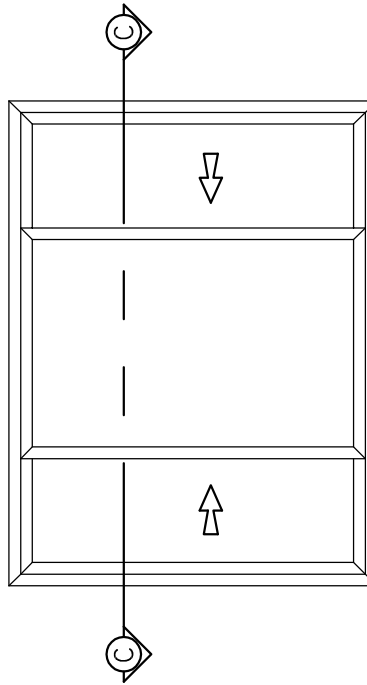

SECTION "C-C"
NOT TO SCALE

NUCON®
THREE-LITE SLIDER
NEW CONSTRUCTION WINDOW
WELDED ASSEMBLY
WITHOUT "J" CHANNEL

NOT TO SCALE

WINDOW CORP.

Route 100, Pascoag, Rhode Island 02859

TEL: (401) 568-3061

FAX: (401) 568-2273