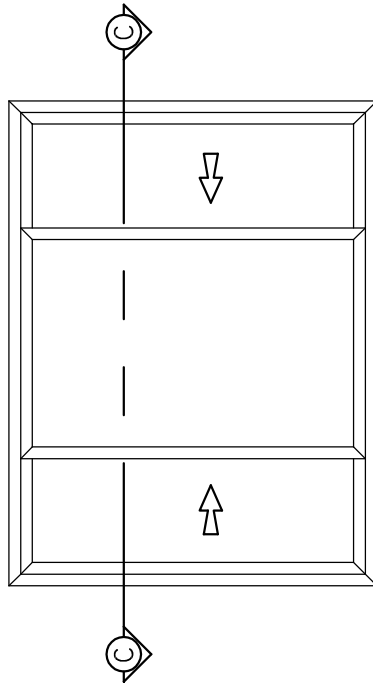

SECTION "C-C"  
NOT TO SCALE

NOT TO SCALE

NUCON<sup>®</sup>  
THREE-LITE SLIDER  
NEW CONSTRUCTION WINDOW  
WELDED ASSEMBLY  
WITH "J" CHANNEL

WINDOW CORP.

Route 100, Pascoag, Rhode Island 02859

TEL: (401) 568-3061