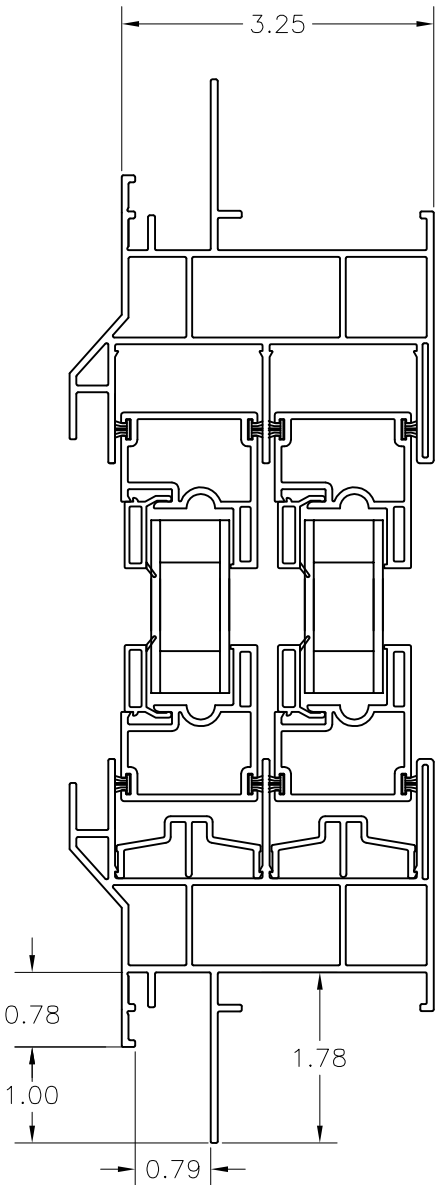

SECTION "B-B"
NOT TO SCALE

SECTION "A-A"
NOT TO SCALE

NOT TO SCALE

NUCON[®]
TWO-LITE SLIDER
NEW CONSTRUCTION
WELDED ASSEMBLY

WITH "J" CHANNEL

WINDOW CORP.

Route 100, Pascoag, Rhode Island 02859
TEL: (401) 568-3061
FAX: (401) 568-2273
www.lockheedwindow.com