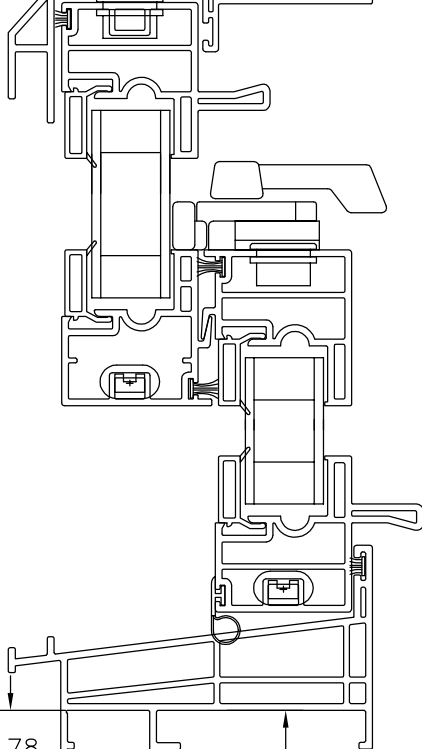

SECTION "B-B"
NOT TO SCALE

SECTION "A-A"
NOT TO SCALE

NUCON[®]
DOUBLE HUNG
NEW CONSTRUCTION WINDOW
WELDED ASSEMBLY
WITH "J" CHANNEL

NOT TO SCALE

WINDOW CORP.

Route 100, Pascoag, Rhode Island 02859

TEL: (401) 568-3061