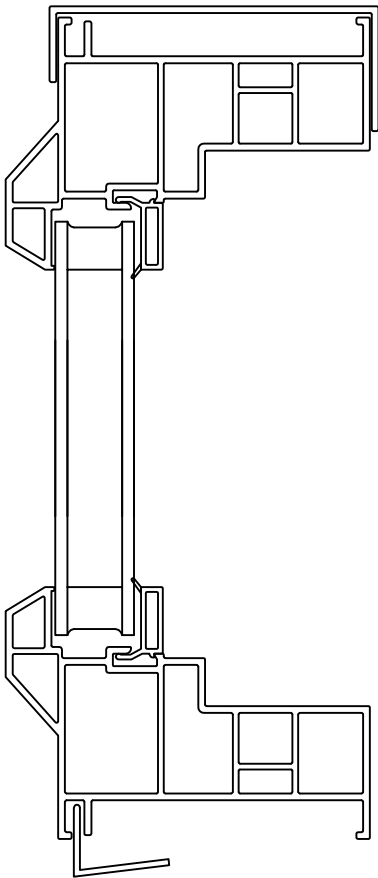

SECTION "B-B"  
NOT TO SCALE

SECTION "A-A"  
NOT TO SCALE

**MONARCH™**  
PICTURE WINDOW  
WELDED ASSEMBLY

WINDOW CORP.

Route 100, Pascoag, Rhode Island 02859

TEL: (401) 568-3061

FAX: (401) 568-2273

[www.lockheedwindow.com](http://www.lockheedwindow.com)