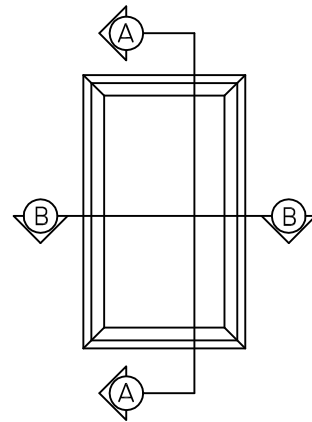

SECTION "B-B"  
NOT TO SCALE

SECTION "A-A"  
NOT TO SCALE

**MONARCH™**  
PICTURE WINDOW  
WELDED ASSEMBLY

WINDOW CORP.

Route 100, Pascoag, Rhode Island 02859

TEL: (401) 568-3061

FAX: (401) 568-2273

[www.lockheedwindow.com](http://www.lockheedwindow.com)