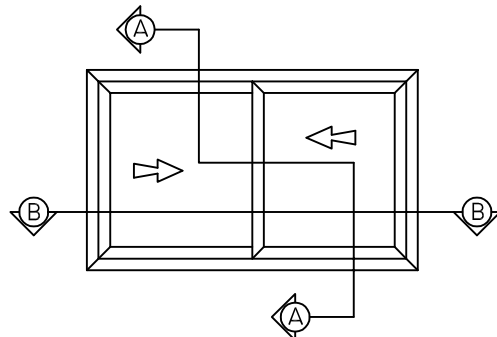

SECTION "B-B"
NOT TO SCALE

SECTION "A-A"
NOT TO SCALE

MONARCH™
TWO-LITE SLIDER
WELDED FRAME
WELDED SASH

NOT TO SCALE

WINDOW CORP.

Route 100, Pascoag, Rhode Island 02859

TEL: (401) 568-3061

FAX: (401) 568-2273