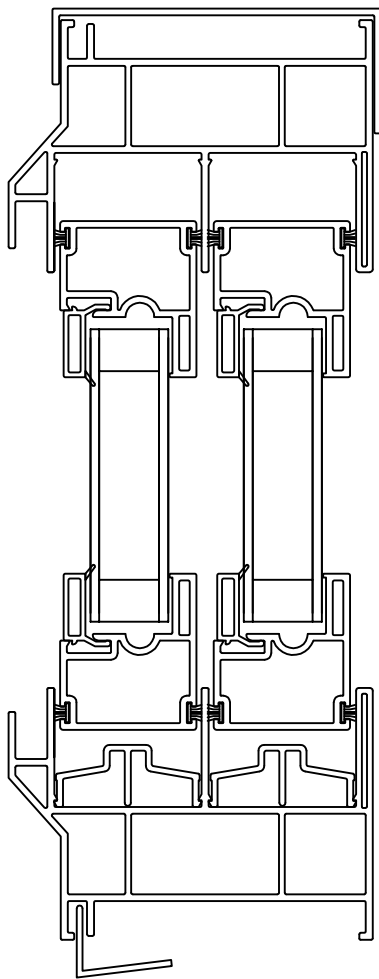

SECTION "B-B"
NOT TO SCALE

SECTION "A-A"
NOT TO SCALE

MONARCH™
TWO-LITE SLIDER
WELDED FRAME
WELDED SASH

NOT TO SCALE

WINDOW CORP.

Route 100, Pascoag, Rhode Island 02859

TEL: (401) 568-3061

FAX: (401) 568-2273