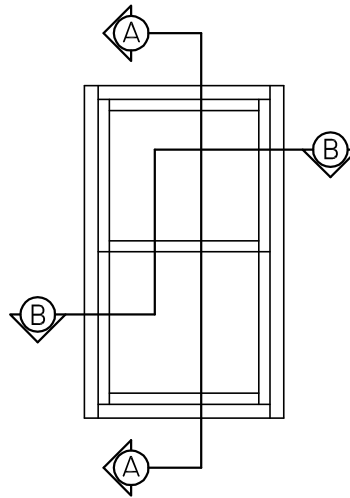

SECTION "B-B"
NOT TO SCALE

SECTION "A-A"
NOT TO SCALE

VinyLock[®]
DOUBLE HUNG
REPLACEMENT WINDOW
MECHANICAL ASSEMBLY

WINDOW CORP.

Route 100, Pascoag, Rhode Island 02859

TEL: (401) 568-3061

FAX: (401) 568-2273