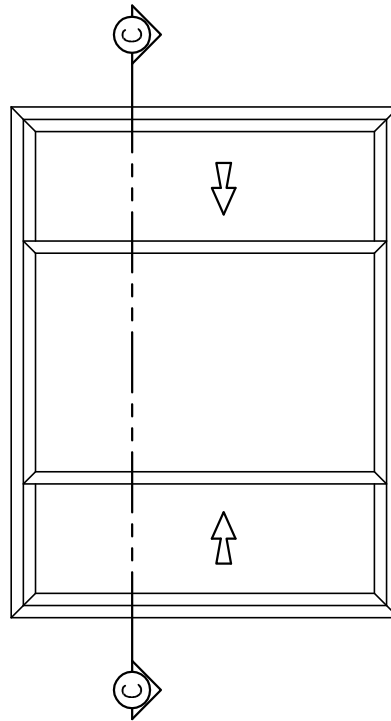

SECTION "C-C"
NOT TO SCALE

NUCON[®]
THREE-LITE SLIDER
NEW CONSTRUCTION WINDOW
WELDED ASSEMBLY
WITHOUT "J" CHANNEL

WINDOW CORP.

Route 100, Pascoag, Rhode Island 02859

TEL: (401) 568-3061

FAX: (401) 568-2273