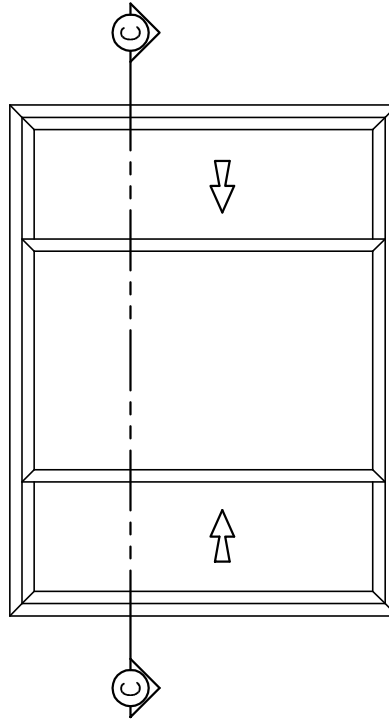

SECTION "C-C"
NOT TO SCALE

NUCON[®]
THREE-LITE SLIDER
NEW CONSTRUCTION WINDOW
WELDED ASSEMBLY
WITH "J" CHANNEL

WINDOW CORP.

Route 100, Pascoag, Rhode Island 02859

TEL: (401) 568-3061

FAX: (401) 568-2273

www.lockheedwindow.com