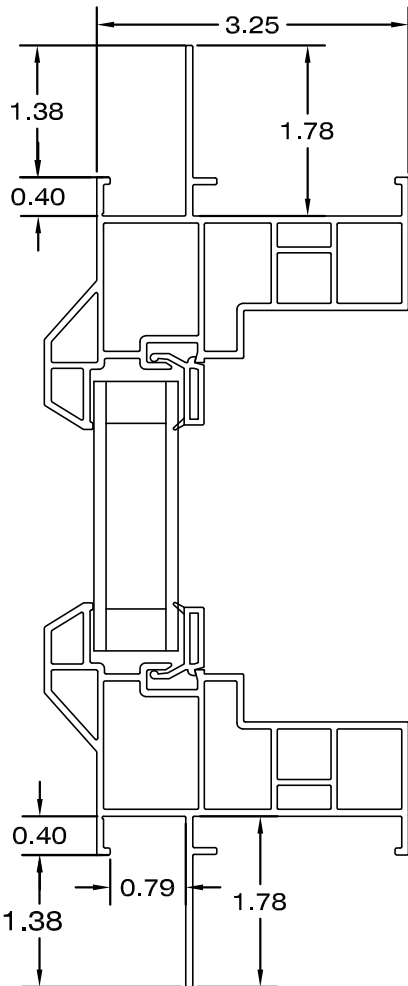

SECTION "B-B"
NOT TO SCALE

SECTION "A-A"
NOT TO SCALE

NUCON[®]
FIXED PICTURE WINDOW
NEW CONSTRUCTION WINDOW
WELDED ASSEMBLY
WITHOUT "J" CHANNEL

WINDOW CORP.

Route 100, Pascoag, Rhode Island 02859

TEL: (401) 568-3061

FAX: (401) 568-2273

www.lockheedwindow.com

Form #555A
Revised 4/04