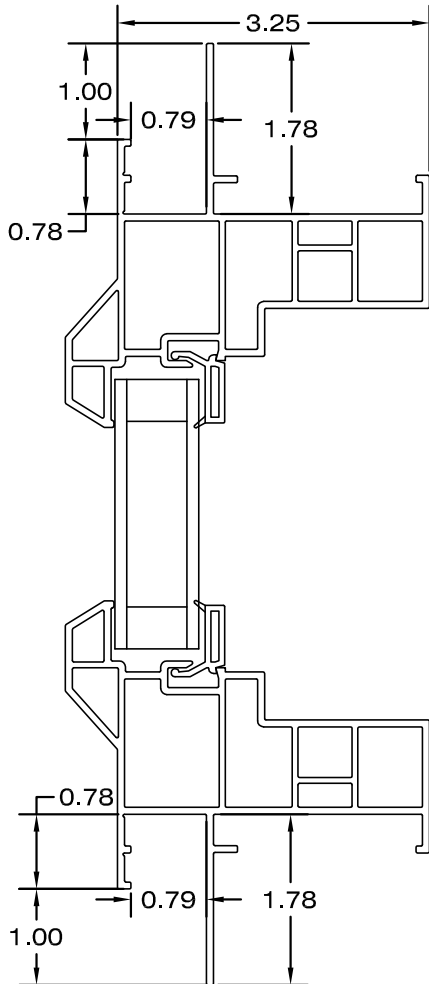

SECTION "B-B"
NOT TO SCALE

SECTION "A-A"
NOT TO SCALE

NUCON[®]
FIXED PICTURE WINDOW
NEW CONSTRUCTION WINDOW
WELDED ASSEMBLY
WITH "J" CHANNEL

WINDOW CORP.

Route 100, Pascoag, Rhode Island 02859

TEL: (401) 568-3061

FAX: (401) 568-2273

www.lockheedwindow.com

Form #555
Revised 4/04