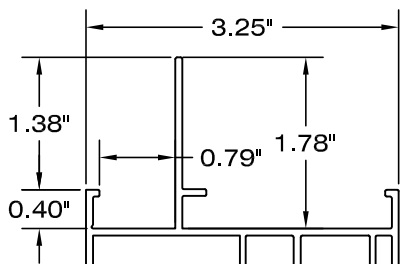

SECTION "B-B"
NOT TO SCALE

NUCON[®]
DOUBLE HUNG
NEW CONSTRUCTION WINDOW
WELDED ASSEMBLY
WITHOUT "J" CHANNEL

SECTION "A-A"
NOT TO SCALE

Route 100, Pascoag, Rhode Island 02859
 TEL: (401) 568-3061
 FAX: (401) 568-2273
 www.lockheedwindow.com