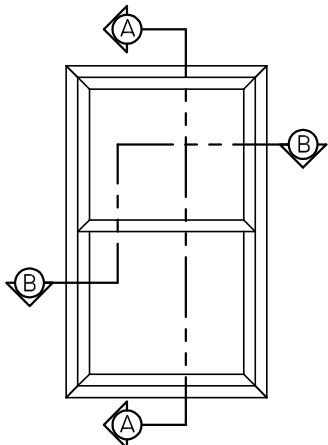

SECTION "B-B"
NOT TO SCALE

NUCON[®]
DOUBLE HUNG
NEW CONSTRUCTION WINDOW
WELDED ASSEMBLY
WITHOUT "J" CHANNEL

SECTION "A-A"
NOT TO SCALE

Route 100, Pascoag, Rhode Island 02859
 TEL: (401) 568-3061
 FAX: (401) 568-2273
 www.lockheedwindow.com