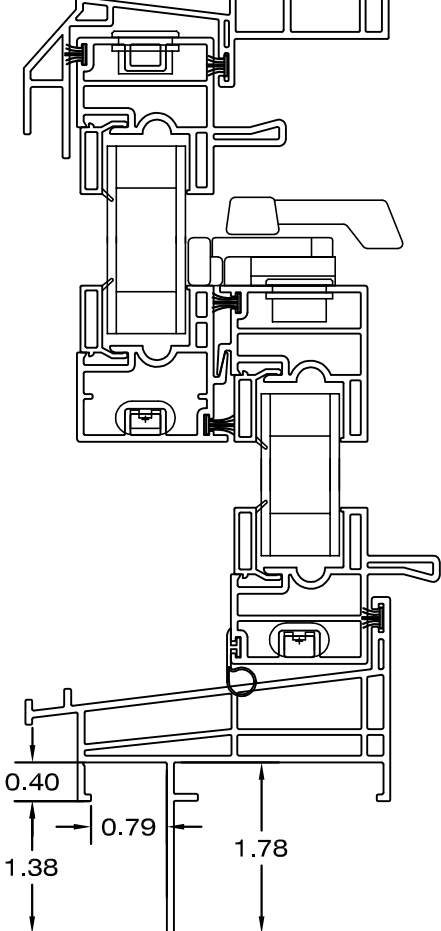

SECTION "B-B"
NOT TO SCALE

NUCON[®]
DOUBLE HUNG
NEW CONSTRUCTION WINDOW
WELDED ASSEMBLY
WITHOUT "J" CHANNEL

SECTION "A-A"
NOT TO SCALE

Route 100, Pascoag, Rhode Island 02859
 TEL: (401) 568-3061
 FAX: (401) 568-2273
 www.lockheedwindow.com