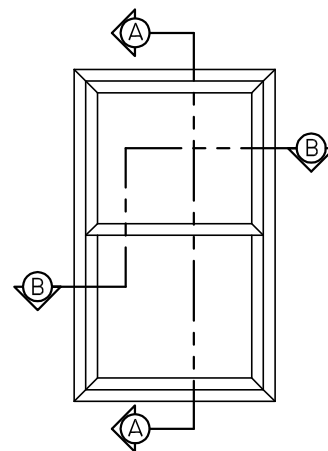

SECTION "B-B"
NOT TO SCALE

SECTION "A-A"
NOT TO SCALE

NUCON[®]
DOUBLE HUNG
NEW CONSTRUCTION WINDOW
WELDED ASSEMBLY
WITH "J" CHANNEL

WINDOW CORP.

Route 100, Pascoag, Rhode Island 02859

TEL: (401) 568-3061

FAX: (401) 568-2273