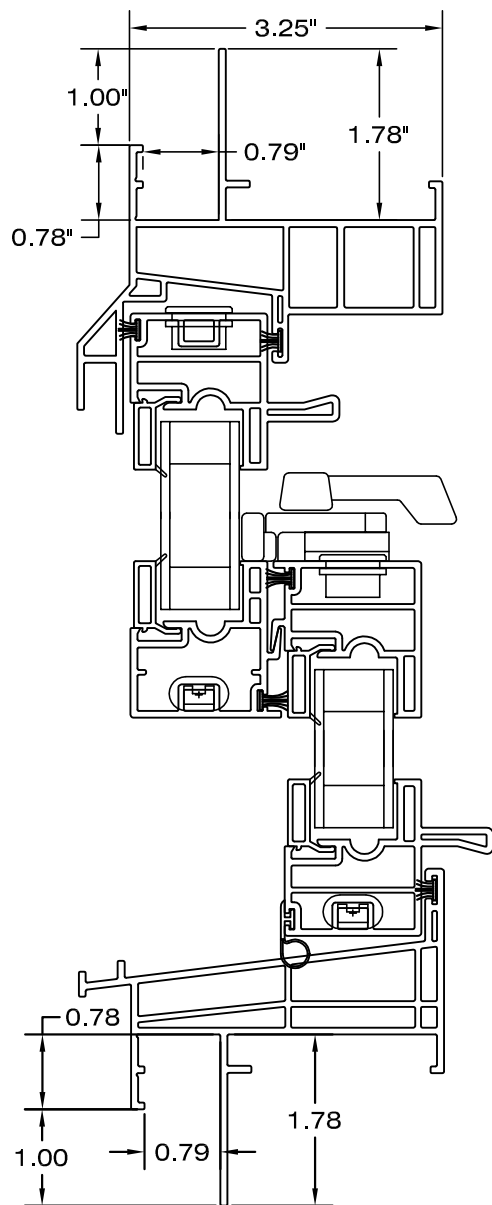

SECTION "B-B"
NOT TO SCALE

SECTION "A-A"
NOT TO SCALE

NUCON[®]
DOUBLE HUNG
NEW CONSTRUCTION WINDOW
WELDED ASSEMBLY
WITH "J" CHANNEL

WINDOW CORP.

Route 100, Pascoag, Rhode Island 02859

TEL: (401) 568-3061

FAX: (401) 568-2273