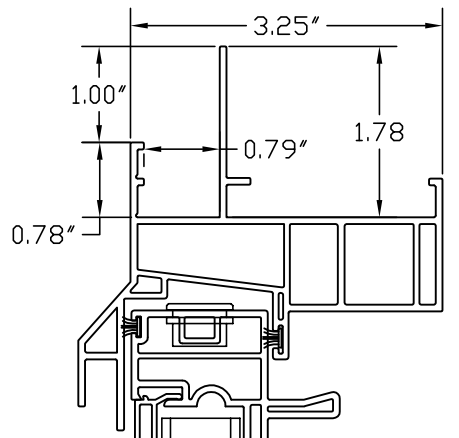

DETAIL "B"
NOT TO SCALE

DETAIL "D"
NOT TO SCALE

DETAIL "C"
NOT TO SCALE

SECTION "A-A"
NOT TO SCALE

NUCON[®]
DOUBLE HUNG
NEW CONSTRUCTION WINDOW
WELDED ASSEMBLY

WITH "J" CHANNEL
WITH INTEGRAL MULLION

Route 100, Pascoag, Rhode Island 02859
TEL: (401) 568-3061
FAX: (401) 568-2273
www.lockheedwindow.com