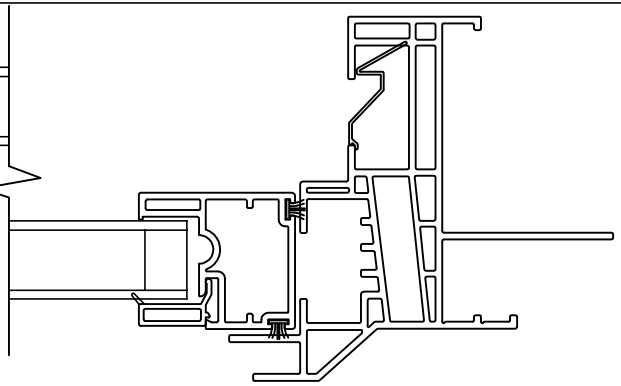

DETAIL "B"
NOT TO SCALE

DETAIL "D"
NOT TO SCALE

DETAIL "C"
NOT TO SCALE

SECTION "A-A"
NOT TO SCALE

NUCON[®]
DOUBLE HUNG
NEW CONSTRUCTION WINDOW
WELDED ASSEMBLY

WITH "J" CHANNEL
WITH INTEGRAL MULLION

Route 100, Pascoag, Rhode Island 02859
TEL: (401) 568-3061
FAX: (401) 568-2273
www.lockheedwindow.com