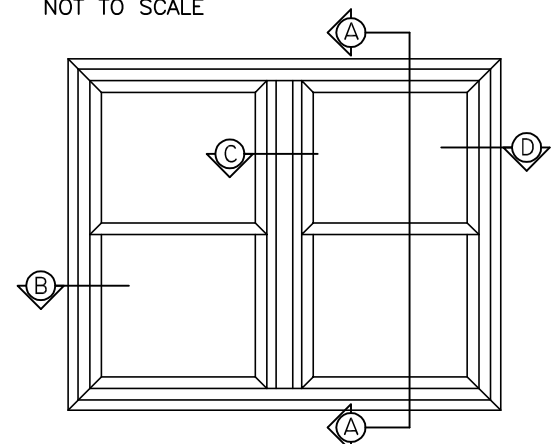

DETAIL "B"
NOT TO SCALE

DETAIL "D"
NOT TO SCALE

DETAIL "C"
NOT TO SCALE

SECTION "A-A"
NOT TO SCALE

NUCON[®]
DOUBLE HUNG
NEW CONSTRUCTION WINDOW
WELDED ASSEMBLY

WITH "J" CHANNEL
WITH INTEGRAL MULLION

Route 100, Pascoag, Rhode Island 02859
TEL: (401) 568-3061
FAX: (401) 568-2273
www.lockheedwindow.com