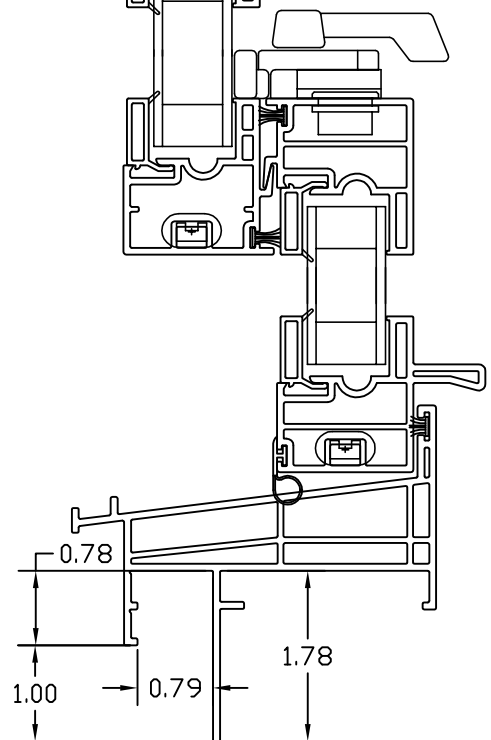

DETAIL "B"
NOT TO SCALE

DETAIL "D"
NOT TO SCALE

DETAIL "C"
NOT TO SCALE

SECTION "A-A"
NOT TO SCALE

NUCON[®]
DOUBLE HUNG
NEW CONSTRUCTION WINDOW
WELDED ASSEMBLY

WITH "J" CHANNEL
WITH INTEGRAL MULLION

Route 100, Pascoag, Rhode Island 02859
TEL: (401) 568-3061
FAX: (401) 568-2273
www.lockheedwindow.com