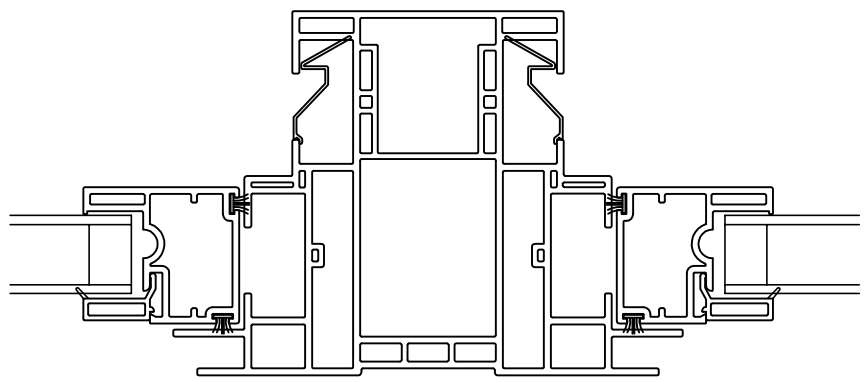

DETAIL "B"
NOT TO SCALE

DETAIL "D"
NOT TO SCALE

DETAIL "C"
NOT TO SCALE

SECTION "A-A"
NOT TO SCALE

NUCON[®]
DOUBLE HUNG
NEW CONSTRUCTION WINDOW
WELDED ASSEMBLY

WITH "J" CHANNEL
WITH INTEGRAL MULLION

Route 100, Pascoag, Rhode Island 02859
TEL: (401) 568-3061
FAX: (401) 568-2273
www.lockheedwindow.com