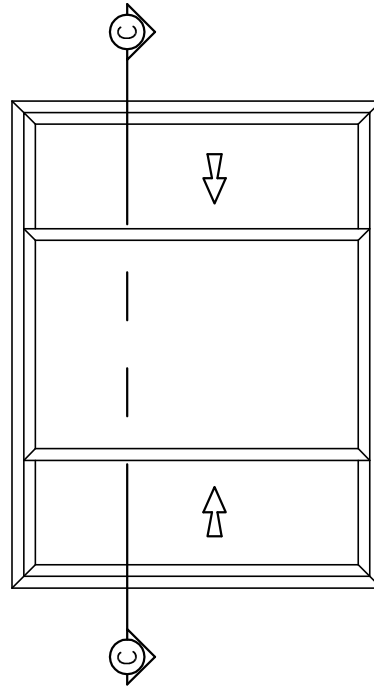

SECTION "C-C"
NOT TO SCALE

MONARCH™
THREE-LITE SLIDER
WELDED ASSEMBLY

WINDOW CORP.

Route 100, Pascoag, Rhode Island 02859

TEL: (401) 568-3061

FAX: (401) 568-2273

www.lockheedwindow.com

Form #515
Revised 1/07