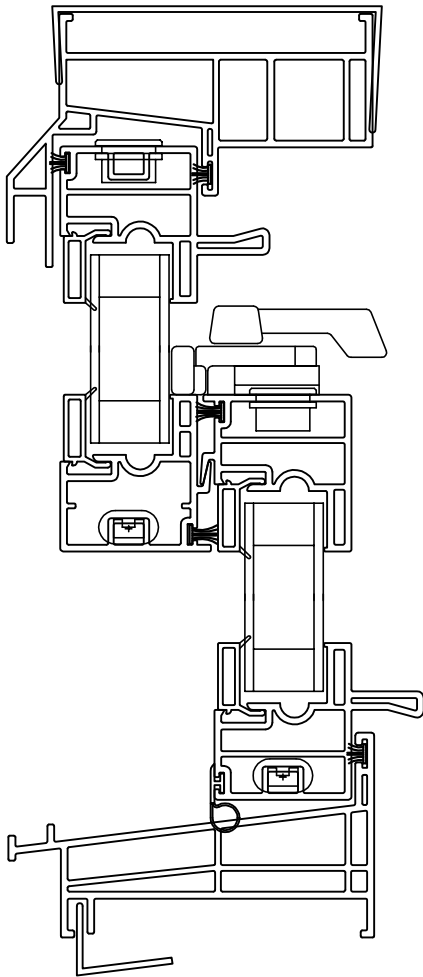

SECTION "B-B"
NOT TO SCALE

SECTION "A-A"
NOT TO SCALE

MONARCH™
DOUBLE HUNG
WELDED ASSEMBLY

WINDOW CORP.

Route 100, Pascoag, Rhode Island 02859

TEL: (401) 568-3061

FAX: (401) 568-2273

www.lockheedwindow.com