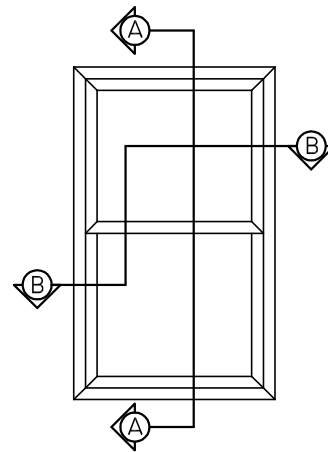

SECTION "B-B"
NOT TO SCALE

SECTION "A-A"
NOT TO SCALE

MONARCH™
DOUBLE HUNG
WELDED ASSEMBLY

WINDOW CORP.

Route 100, Pascoag, Rhode Island 02859

TEL: (401) 568-3061

FAX: (401) 568-2273

www.lockheedwindow.com